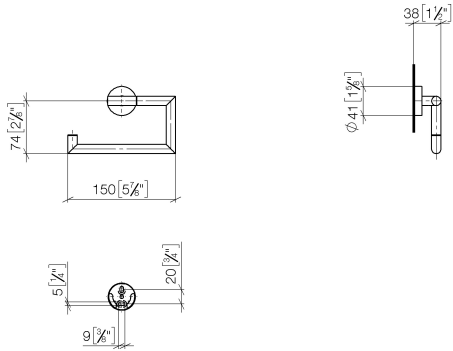

83 500 979

- width 150mm
- height 95 mm
- rosette Ø 40 mm
- 40mm projection

Fits: LISSÉ, META

	Champagne (22kt Gold)	83 500 979-47
	Chrome	83 500 979-00
	Brushed Platinum	83 500 979-06
	Dark Chrome	83 500 979-19
	Light Gold	83 500 979-26
	Brushed Light Gold	83 500 979-27
	Matte Black	83 500 979-33
	Brushed Bronze	83 500 979-42
	Brushed Champagne (22kt Gold)	83 500 979-46
	Brushed Chrome	83 500 979-93
	Brushed Dark Platinum	83 500 979-99

83 500 979

mm [inches]

83 500 979

Parts for other finishes can be found here: [Chrome](#)

### Spare parts list

No.	Item Number	Name	Quantity used	Delivery time
1	90 28 22 626 00-47	holder	1	30
2	05 17 97 561 01-47	holder	1	60
3	90 31 11 038 00 90	pin	2	2
4	90 14 10 060 00 90	seal	1	2
5	08 27 97 500-47	rosette	1	30
6	08 30 11 516 90	ring	1	2
7	05 17 97 501 01 90	fixing set	1	2
8	08 17 97 559 90	holder	1	2
9	08 17 97 501 07	holder	1	2
10	05 30 31 025 00 90	fixing set	1	2
11	05 30 11 519 00 90	disc	1	2