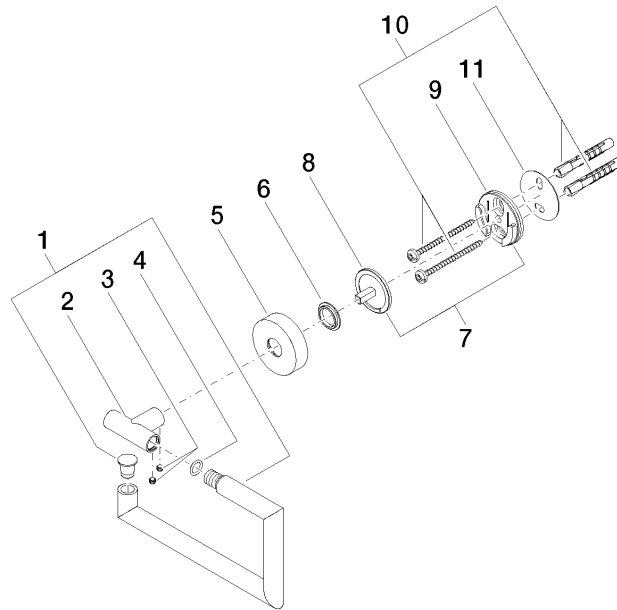

83 500 979

- width 150mm
- height 95 mm
- rosette Ø 40 mm
- 40mm projection

Fits: LISSÉ, META

	Champagne (22kt Gold)	83 500 979-47
	Chrome	83 500 979-00
	Brushed Platinum	83 500 979-06
	Dark Chrome	83 500 979-19
	Light Gold	83 500 979-26
	Brushed Light Gold	83 500 979-27
	Matte Black	83 500 979-33
	Brushed Bronze	83 500 979-42
	Brushed Champagne (22kt Gold)	83 500 979-46
	Brushed Chrome	83 500 979-93
	Brushed Dark Platinum	83 500 979-99

83 500 979

mm [inches]

83 500 979

Parts for other finishes can be found here: [Chrome](#)

### Spare parts list

No.	Item Number	Name	Quantity used	Delivery time
1	90 28 22 626 00-47	holder	1	30
2	05 17 97 561 01-47	holder	1	60
3	90 31 11 038 00 90	pin	2	2
4	90 14 10 060 00 90	seal	1	2
5	08 27 97 500-47	rosette	1	30
6	08 30 11 516 90	ring	1	2
7	05 17 97 501 01 90	fixing set	1	2
8	08 17 97 559 90	holder	1	2
9	08 17 97 501 07	holder	1	2
10	05 30 31 025 00 90	fixing set	1	2
11	05 30 11 519 00 90	disc	1	2